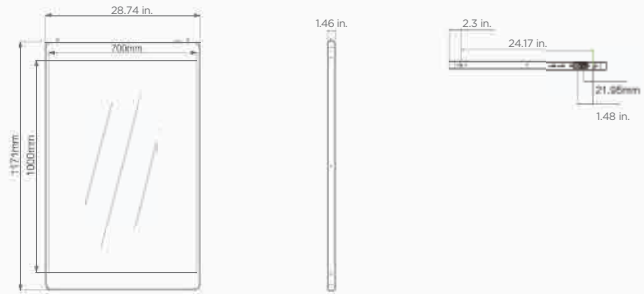

Clean metal texture and beautiful design.

TP-Poster Series

Screen Size

700 x 1000

Application Scenarios

Glass wall

Post Screen Series

- Transparency: 85%
- Brightness: 5000cd/m²
- Depth: 37mm
- Viewing Angle: 160°

3840HZ

60HZ

TP-Poster Series

Dimensions (Inches)

29.33 x 46.26 x 1.46
55.12 lbs./pc

Specifications

Size (inches) 27.56 x 39.37

Model	P2
Pixel Pitch (mm)	2.87 x 5.74
Pixel Density (dot/m ²)	60552
Overall Size (inches)	29.33 x 46.26 x 1.46
Module Resolution (dot)	244 x 172
LED Type	SMD3in1
Brightness (cd/m ²)	3000
Transparency	80%
Viewing Angle	160°
Grey Level	14 bits
Scan Mode	1/6
Refresh Rate (Hz)	3840
Frame Frequency (Hz)	60
Avg. Power Consumption	240
Max. Power Consumption	800
Maintenance	Back
IP	IP42
Working Temperature	-4 - 122 °F
Weight (lbs./pc)	55 Lbs