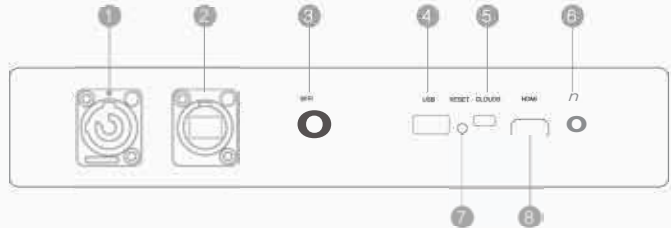

3840HZ

60HZ

TP-Poster Series

Dimensions (Inches)

29.33 x 46.26 x 1.46
55.12 lbs./pc

Specifications

Size (inches) 27.56 x 39.37

Model	P2
Pixel Pitch (mm)	2.87 x 5.74
Pixel Density (dot/m ²)	60552
Overall Size (inches)	29.33 x 46.26 x 1.46
Module Resolution (dot)	244 x 172
LED Type	SMD3in1
Brightness (cd/m ²)	3000
Transparency	80%
Viewing Angle	160°
Grey Level	14 bits
Scan Mode	1/6
Refresh Rate (Hz)	3840
Frame Frequency (Hz)	60
Avg. Power Consumption	240
Max. Power Consumption	800
Maintenance	Back
IP	IP42
Working Temperature	-4 - 122 °F
Weight (lbs./pc)	55 Lbs

TP-Poster Series

Connectivity

- 1) POWER
- 2) LAN
- 3) WIFI
- 4) USB
- 5) CLOUD
- 6) HEADSET
- 7) RESET
- 8) HDMI

System Topology