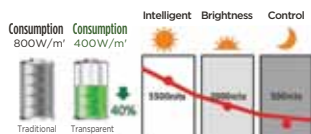

Energy Saving

Less than 170W power consumption per square meter.