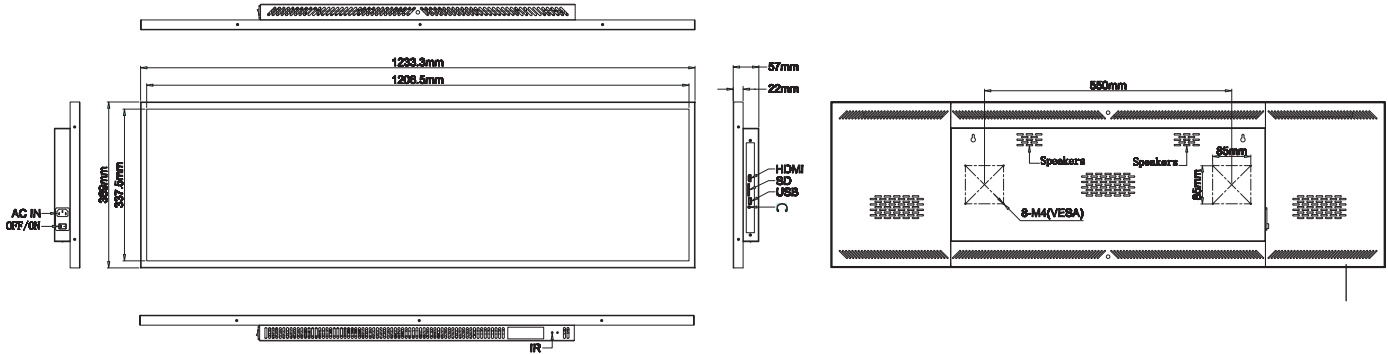

## 36" (40½") 1920 x 540 IPS

Model Number	DLCD360A
Screen Size	36"
Panel Type	IPS
Resolution	1920 x 540
Brightness	500 nits
View Angle	89/89/89/89
OS	Android 5.1+
Input/Output	DC In, Mini USB OTG, USB 2.0 Host, SD Card Slot, RJ45
Chipset	Quad-core cortex-A17, 1.8G, RockChip RK3288
System Memory	2 + 16GB
Communication	Ethernet RJ45, Wi-Fi 802.11b/g/n, Bluetooth 4.0
Power Input	AC 100V-220V
Contrast Ratio	4000:1
Accessories	Bracket, Screws, User Manual, Power Adapter
VESA Mount/VESA	Yes

# 48.5" (55 1/2") 1920 x 540 IPS

Model Number	DLCD495A
Screen Size	48.5"
Panel Type	IPS
Resolution	1920 x 540
Brightness	500 nits
View Angle	89/89/89/89
OS	Android 5.1+
Input/Output	DC In, Mini USB OTG, USB 2.0 Host, SD Card Slot, RJ45
Chipset	Quad-core cortex-A17, 1.8G, RockChip RK3288
System Memory	2 + 16GB
Communication	Ethernet RJ45, Wi-Fi 802.11b/g/n, Bluetooth 4.0
Power Input	AC 100V-220V
Contrast Ratio	4000:1
Accessories	Bracket, Screws, User Manual, Power Adapter
VESA Mount/VESA	Yes