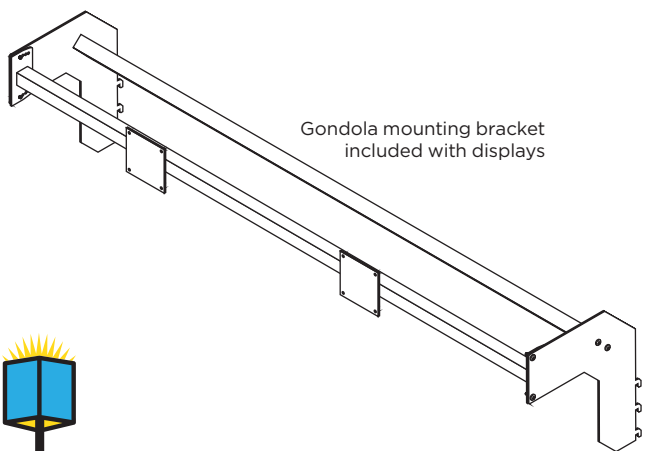

Gondola mounting bracket included with displays