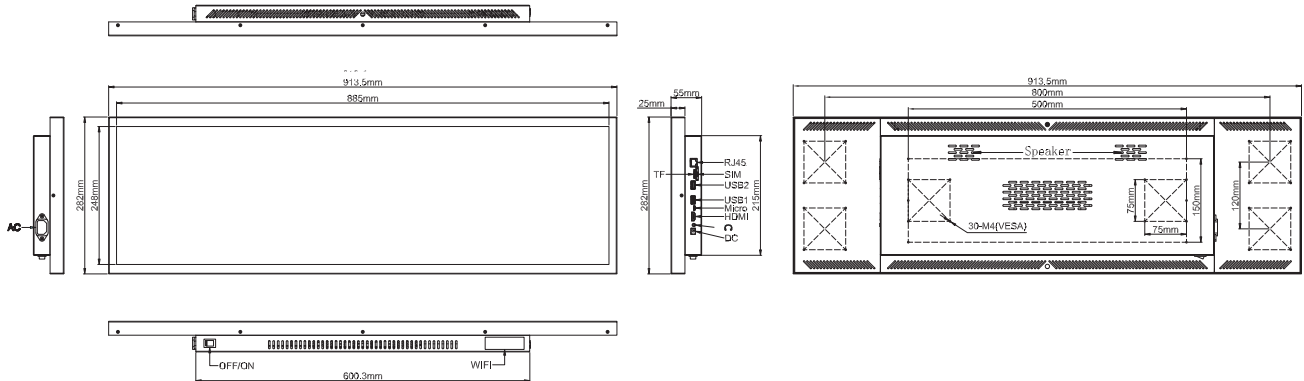

## 36" (40½") 1920 x 540 IPS

Model Number	DLCD360A
Screen Size	36"
Panel Type	IPS
Resolution	1920 x 540
Brightness	500 nits
View Angle	89/89/89/89
OS	Android 5.1+
Input/Output	DC In, Mini USB OTG, USB 2.0 Host, SD Card Slot, RJ45
Chipset	Quad-core cortex-A17, 1.8G, RockChip RK3288
System Memory	2 + 16GB
Communication	Ethernet RJ45, Wi-Fi 802.11b/g/n, Bluetooth 4.0
Power Input	AC 100V-220V
Contrast Ratio	4000:1
Accessories	Bracket, Screws, User Manual, Power Adapter
VESA Mount/VESA	Yes

# 48.5" (55 1/2") 1920 x 540 IPS

Model Number	DLCD495A
Screen Size	48.5"
Panel Type	IPS
Resolution	1920 x 540
Brightness	500 nits
View Angle	89/89/89/89
OS	Android 5.1+
Input/Output	DC In, Mini USB OTG, USB 2.0 Host, SD Card Slot, RJ45
Chipset	Quad-core cortex-A17, 1.8G, RockChip RK3288
System Memory	2 + 16GB
Communication	Ethernet RJ45, Wi-Fi 802.11b/g/n, Bluetooth 4.0
Power Input	AC 100V-220V
Contrast Ratio	4000:1
Accessories	Bracket, Screws, User Manual, Power Adapter
VESA Mount/VESA	Yes