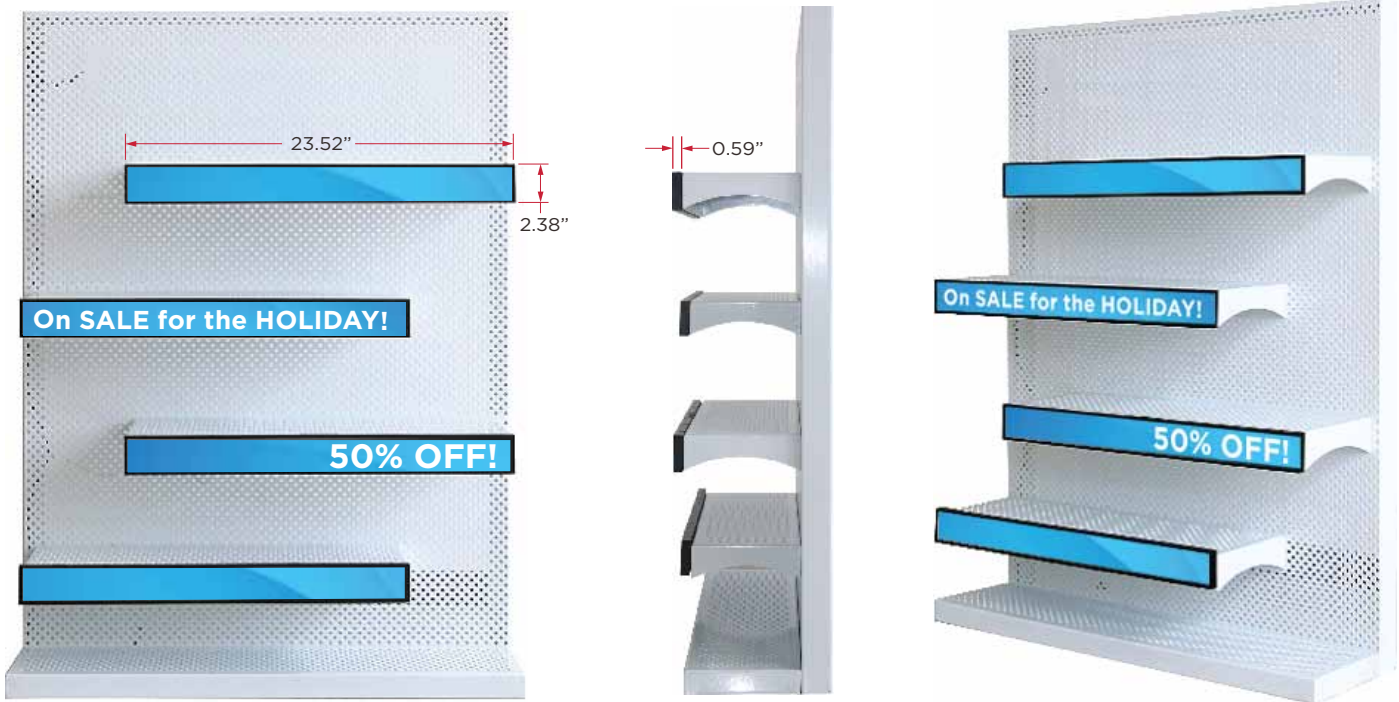

# 23.1" LCD Shelf Displays

*Here's an advanced way to modernize your business. This compact, bright solution will catch any customer's eye. Our advanced technology allows your digital content to be loaded with ease and all of your screens can be controlled from one location.*

- 23.1" screen length
- Slim bezel design
- Built-in Android OS
- High durability for 24/7 operation

- A range of brightness specifications for indoor and semi-outdoor
- Supports USB-plug display/remote control system
- Fanless, low-power system

# 23.1" LCD Shelf Displays

## Panel Information

Panel Size	23.1"
Panel Type	a-Si TFT-LCD
Resolution	1920 x 158
Brightness	500 cd/m <sup>2</sup>
Contrast Ratio	3000:1
Viewing Angle	88°
Response Time	9.5 ms